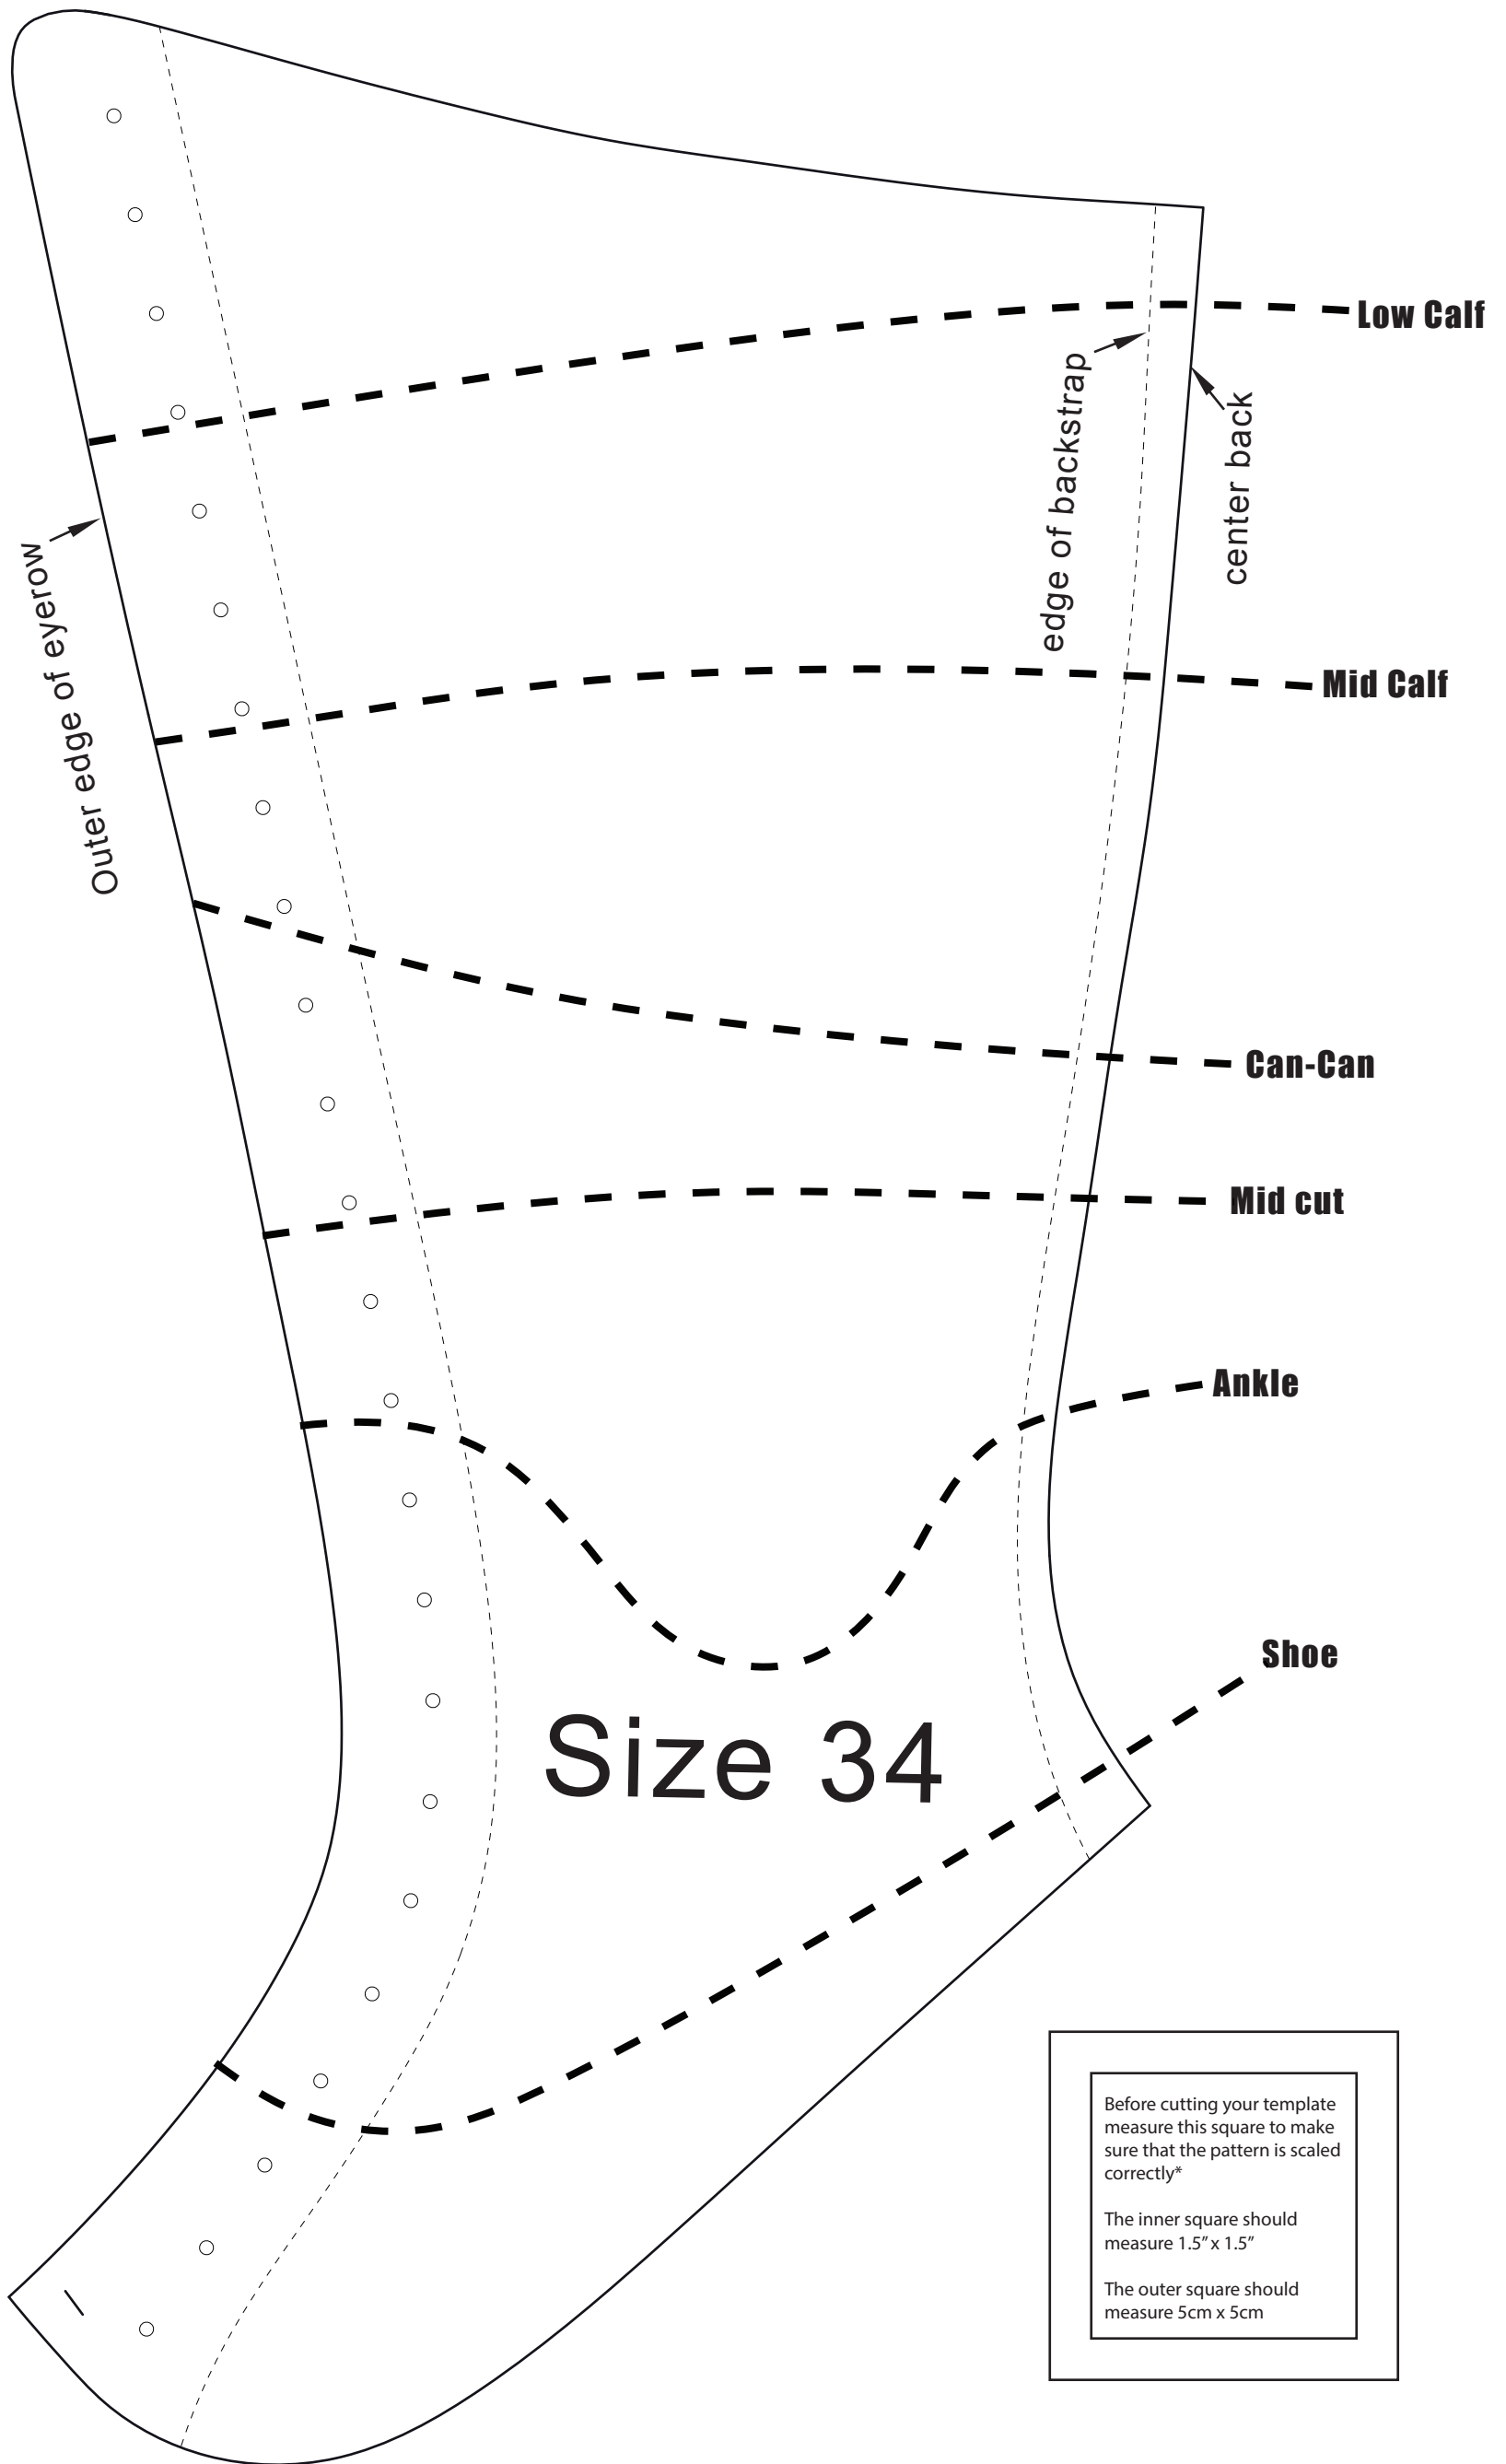

A MOST VERSATILE BOOT™

BY JITTERBUG BOY ORIGINAL FOOTWEAR

Template for Trimming

Before cutting your template measure this square to make sure that the pattern is scaled correctly*

The inner square should measure 1.5" x 1.5"

The outer square should measure 5cm x 5cm