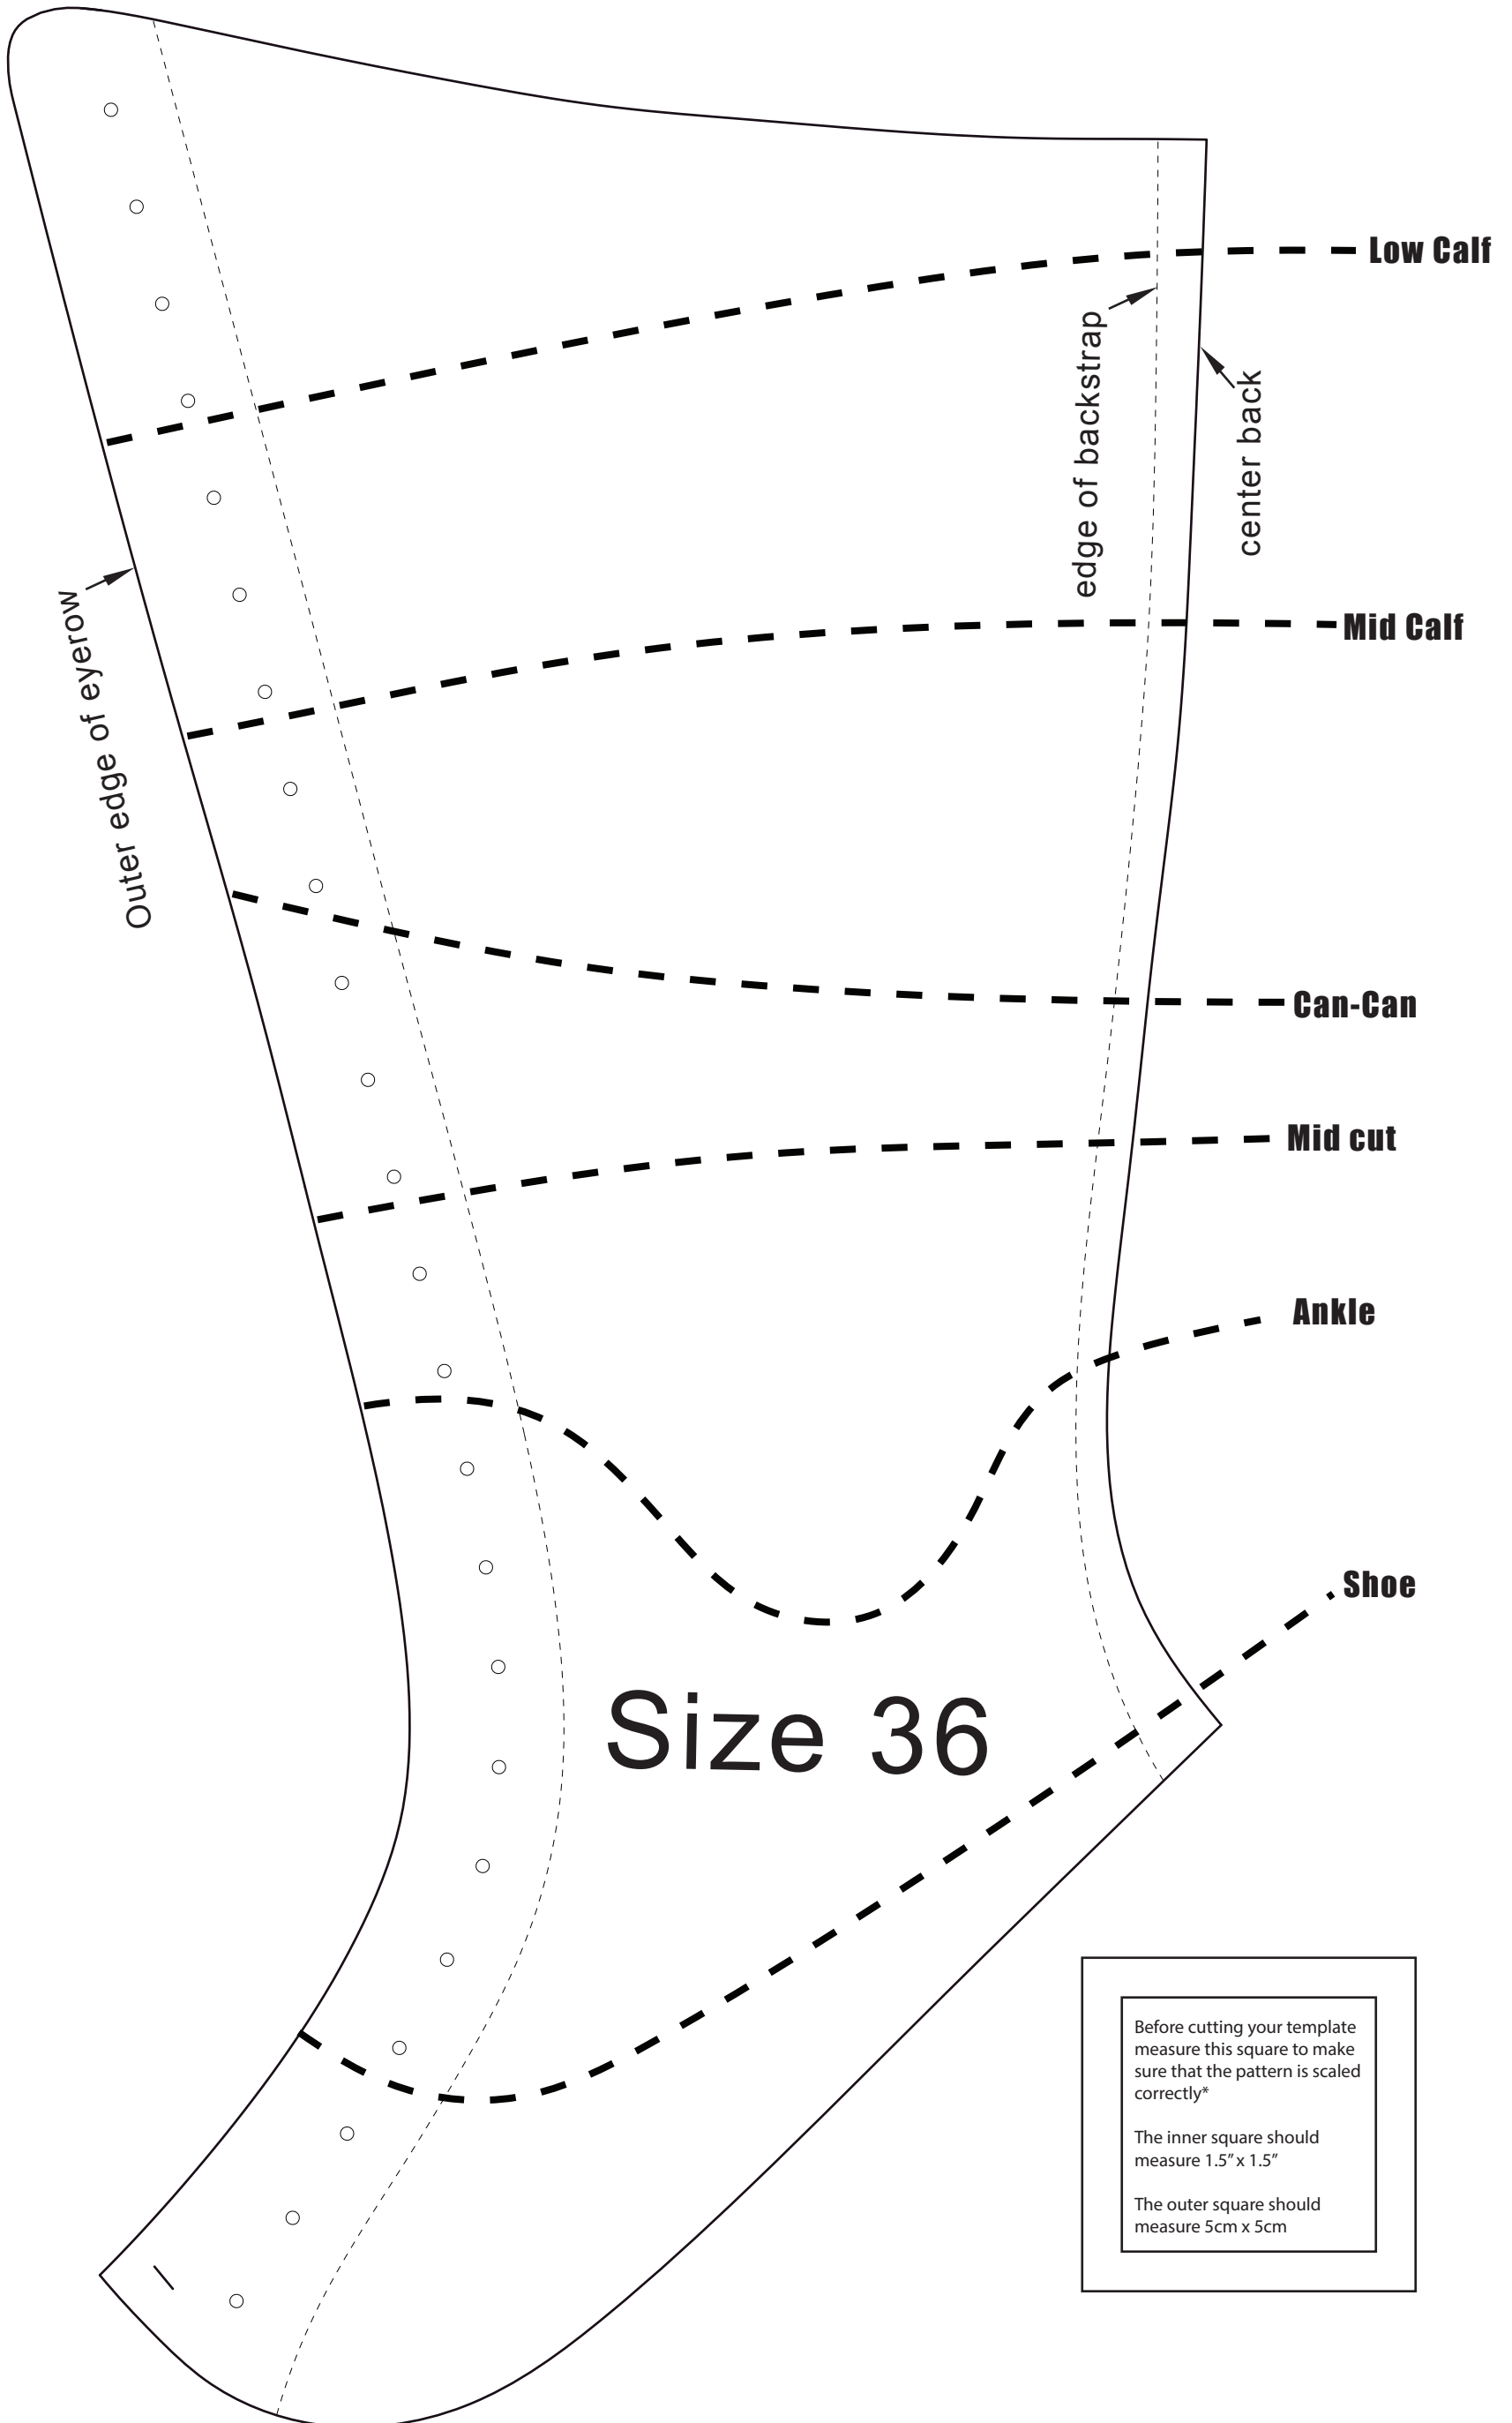

A MOST VERSATILE BOOT™

BY JITTERBUG BOY ORIGINAL FOOTWEAR

Template for Trimming

Before cutting your template measure this square to make sure that the pattern is scaled correctly*

The inner square should measure 1.5" x 1.5"

The outer square should measure 5cm x 5cm