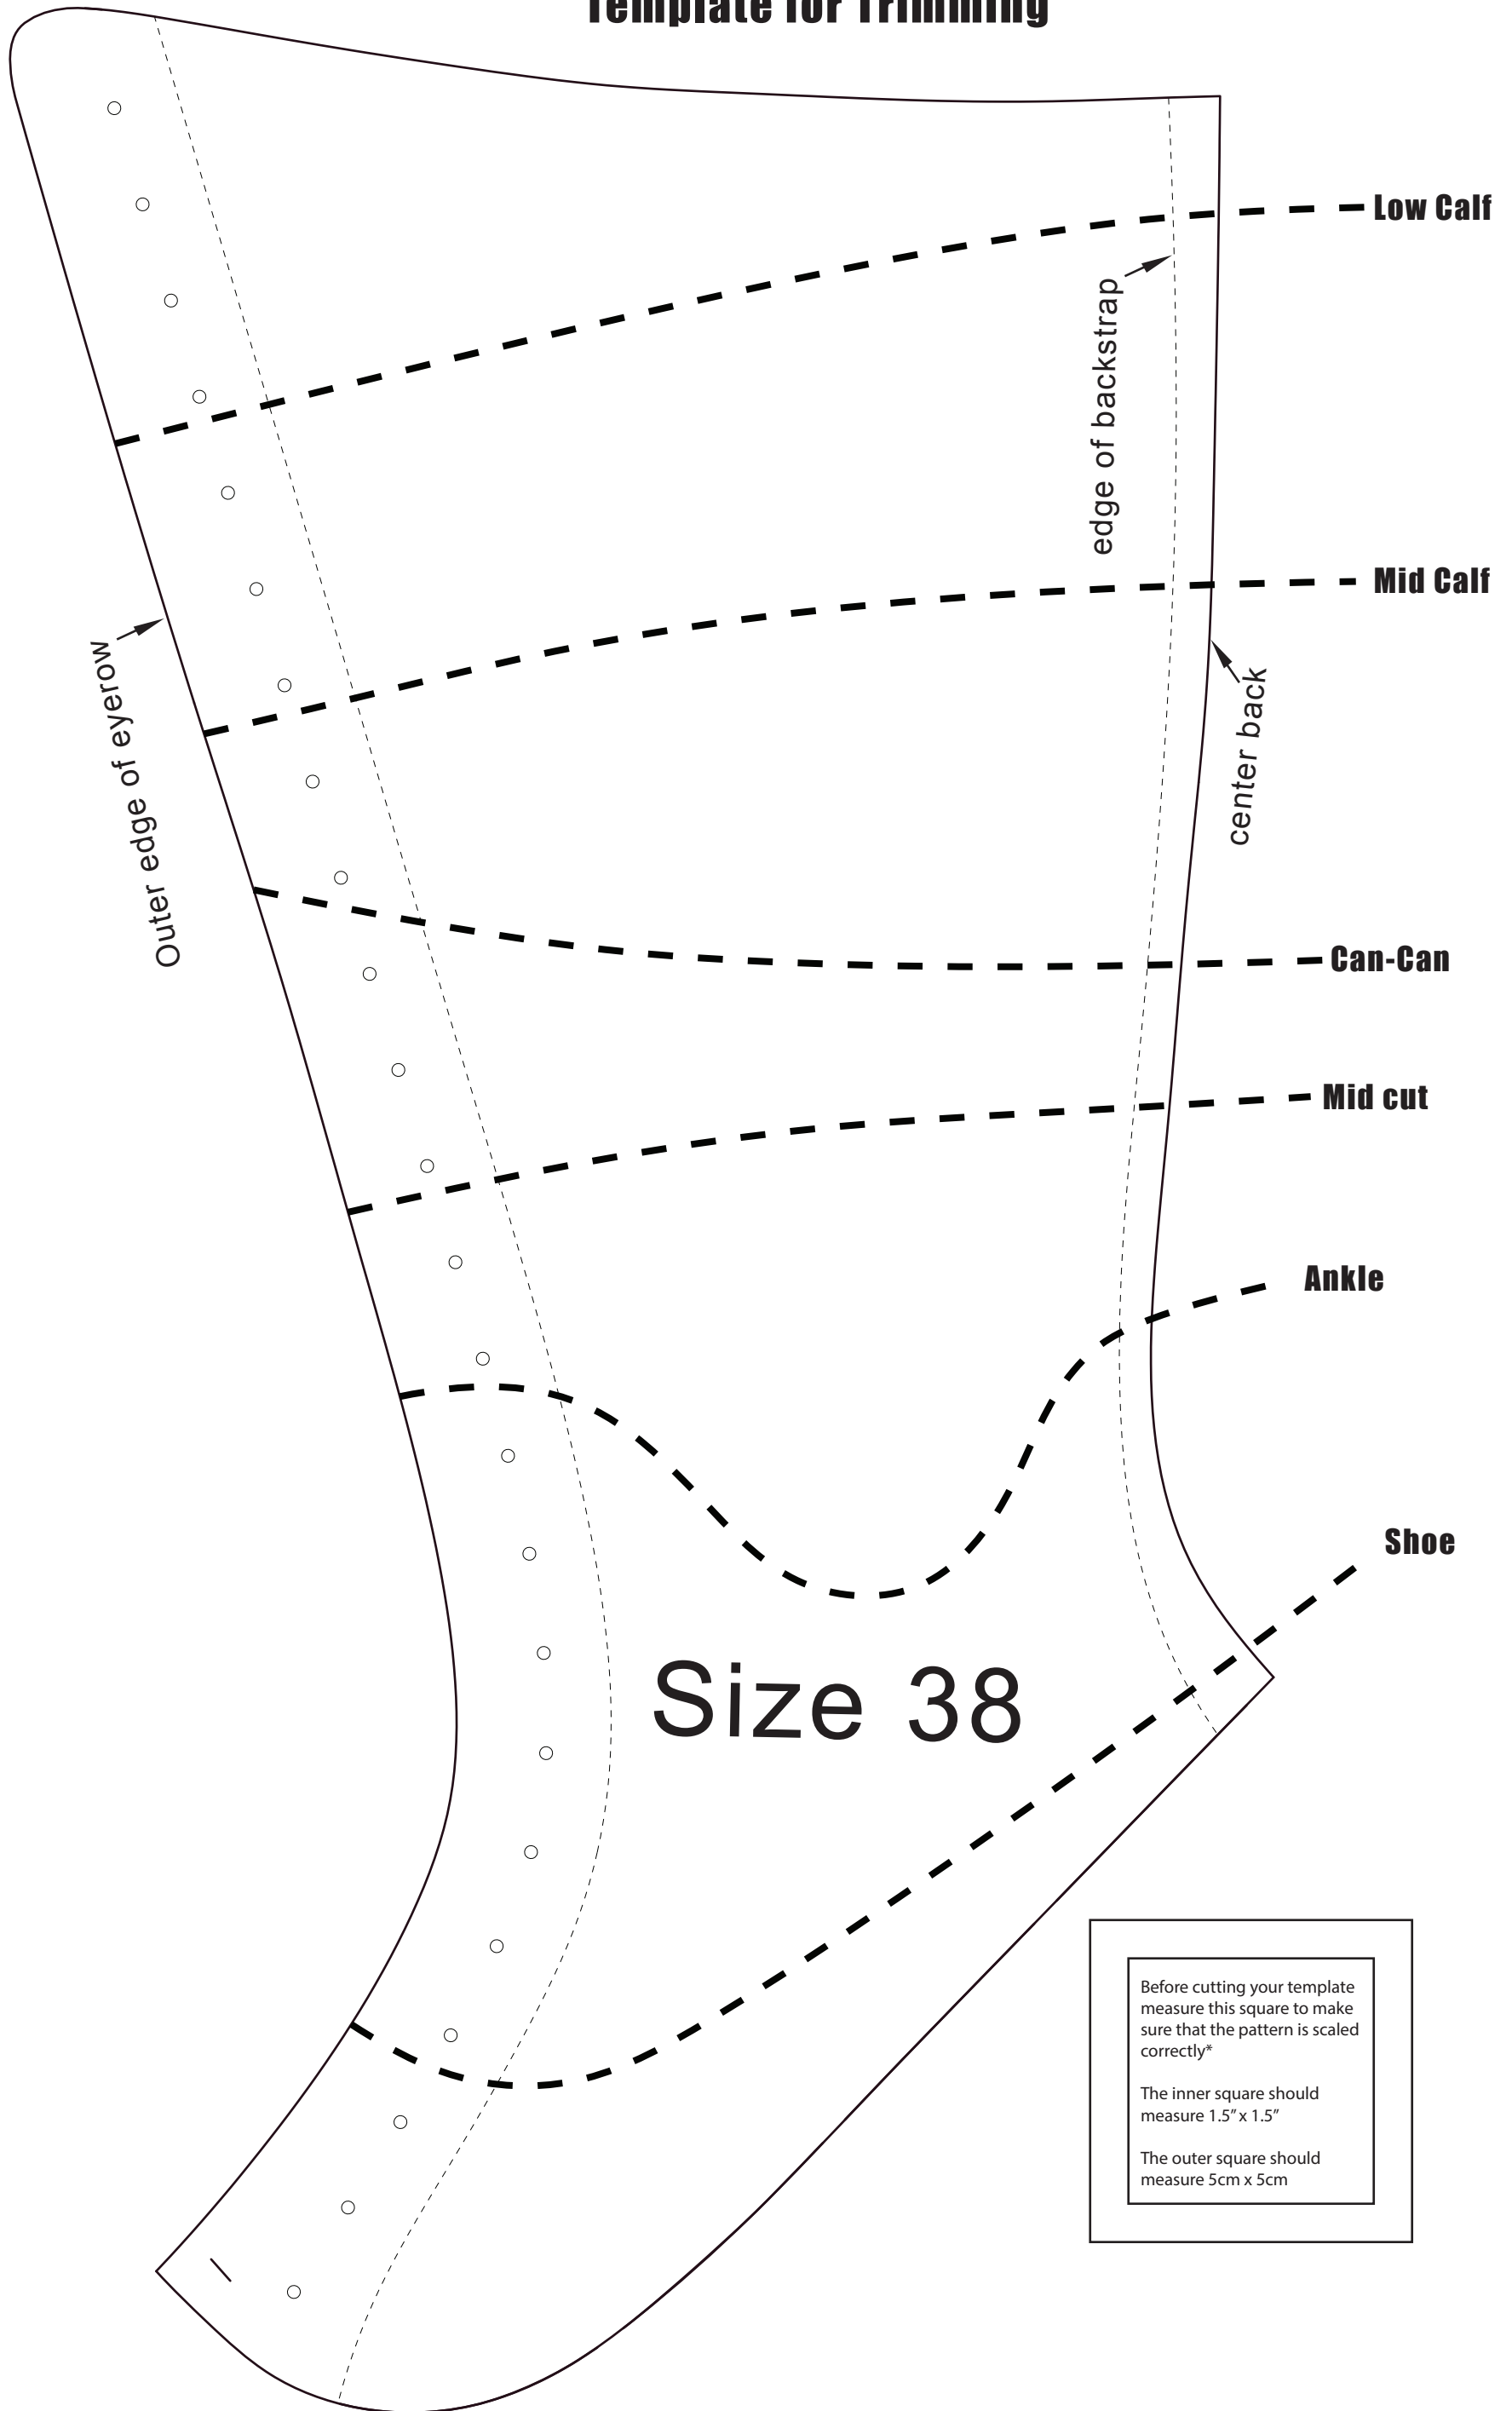

A MOST VERSATILE BOOT™

BY JITTERBUG BOY ORIGINAL FOOTWEAR

Template for Trimming

Before cutting your template measure this square to make sure that the pattern is scaled correctly*

The inner square should measure 1.5" x 1.5"

The outer square should measure 5cm x 5cm