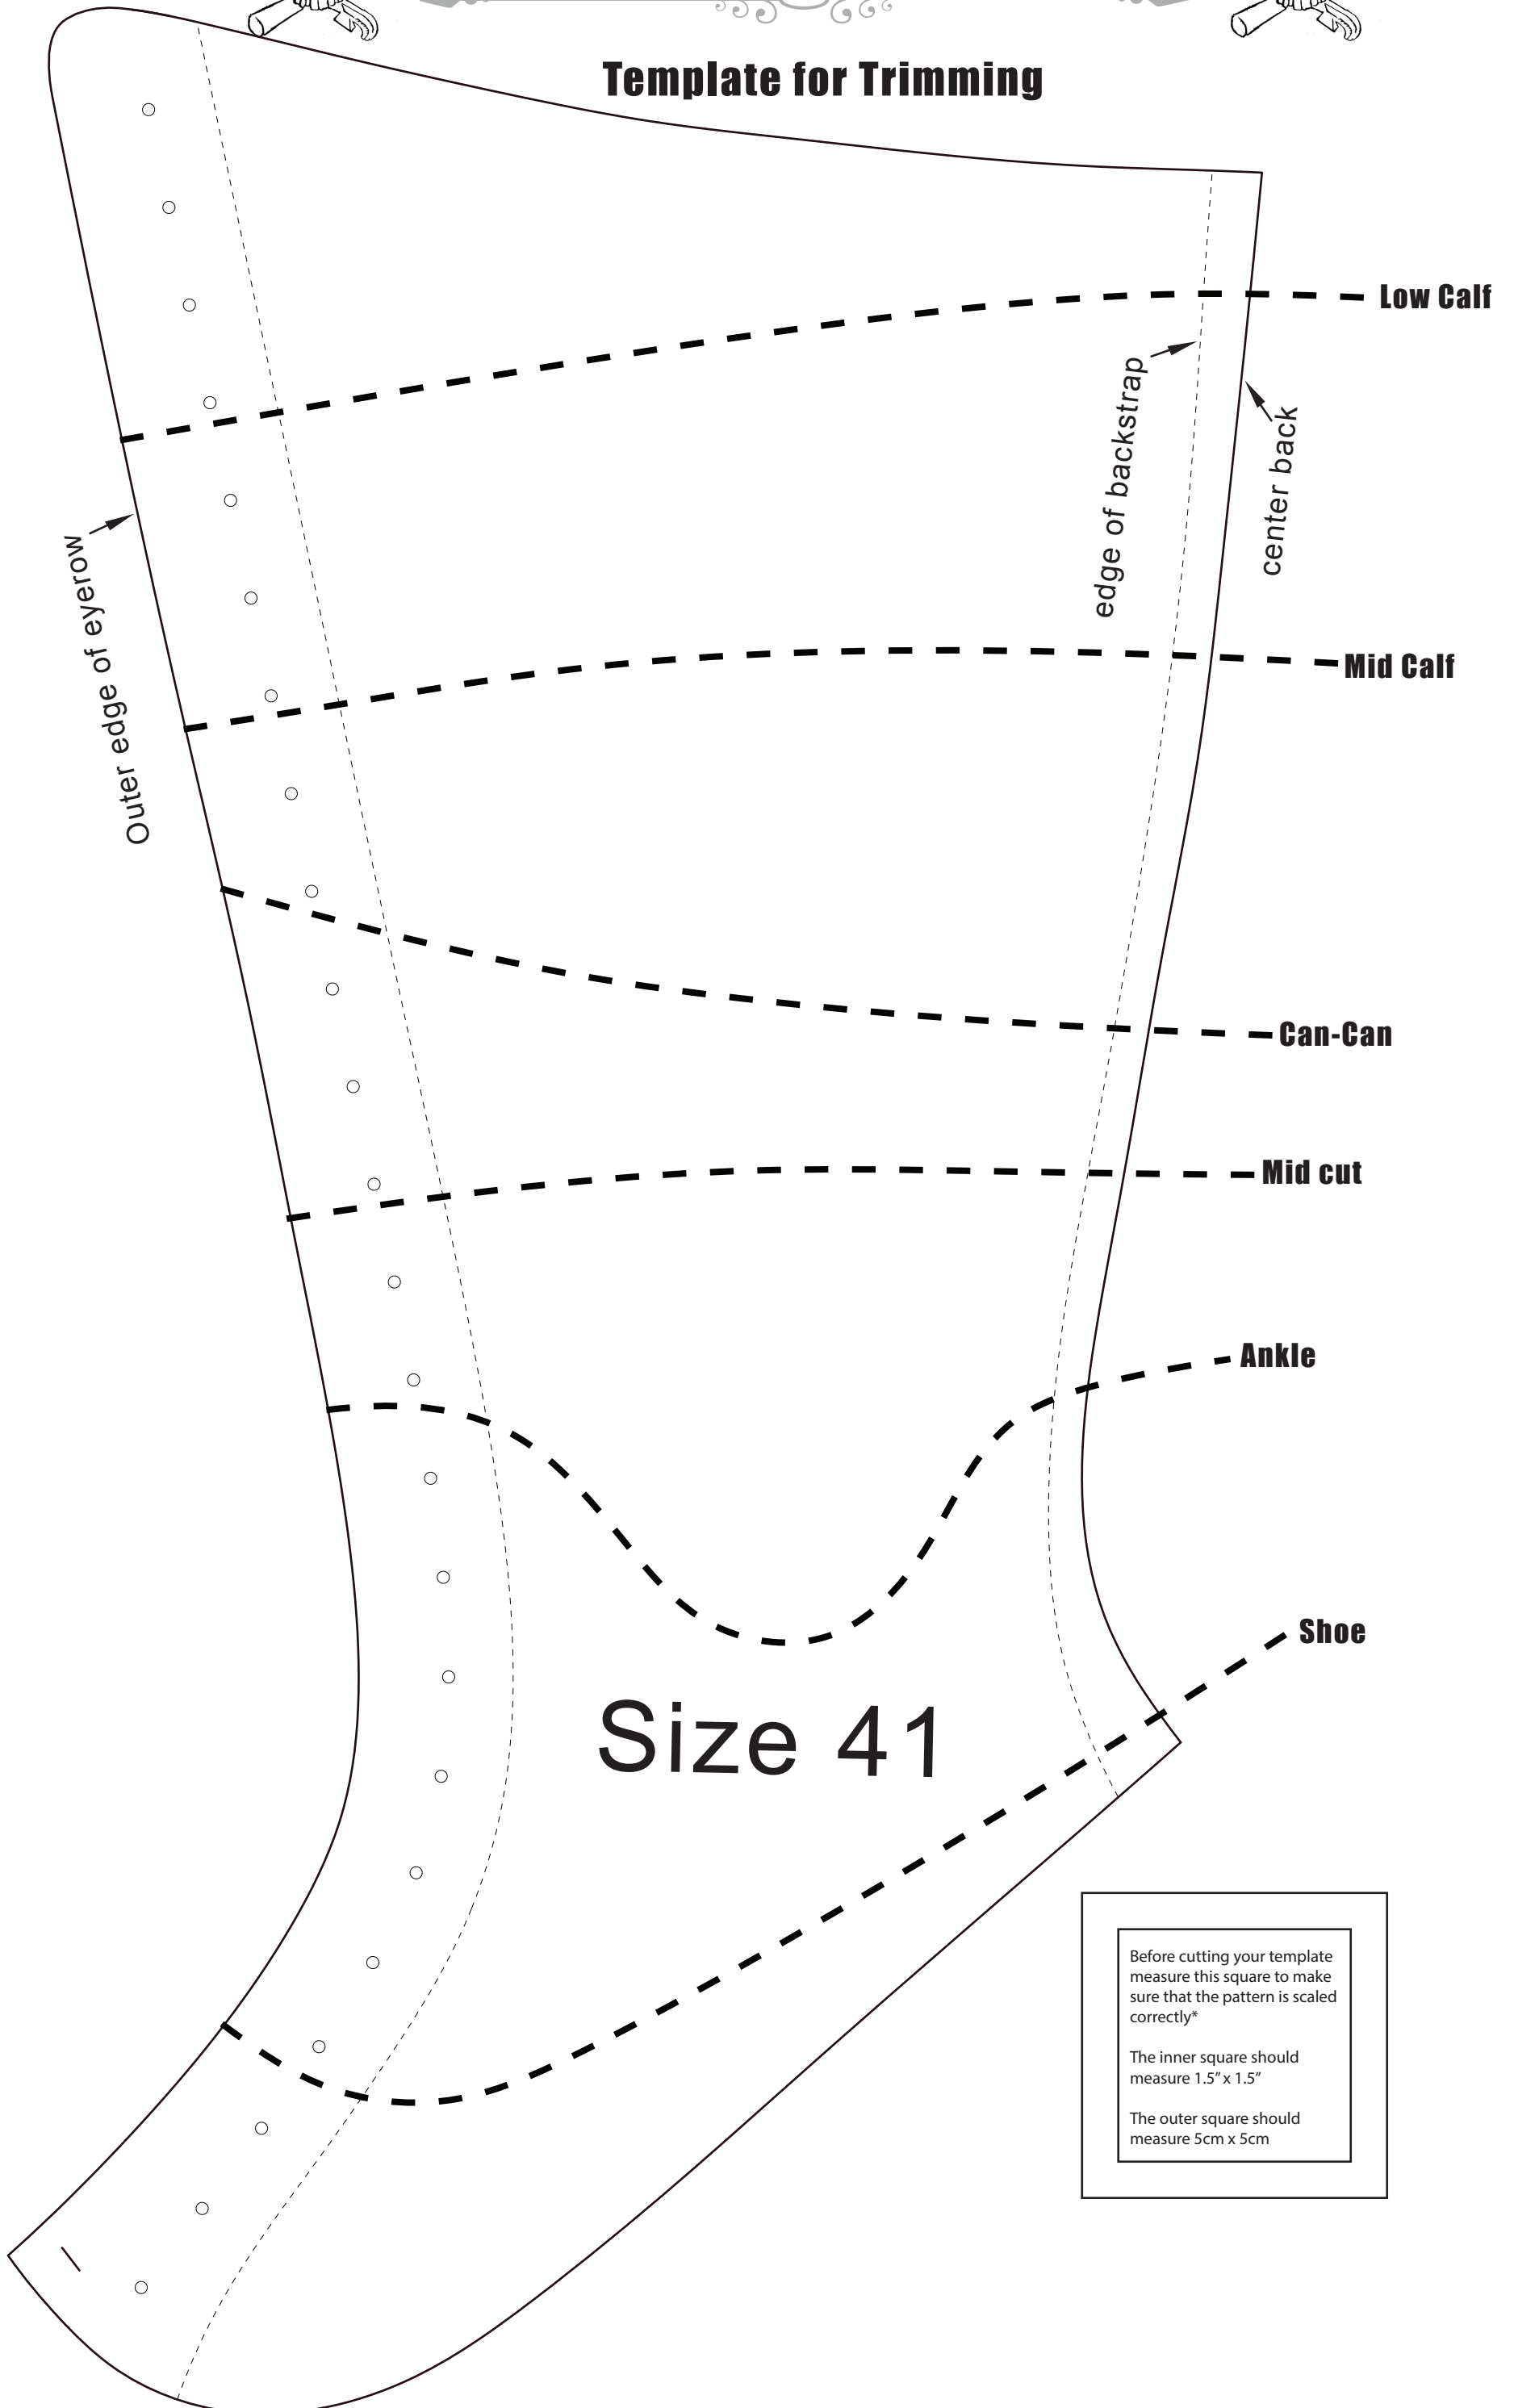

A MOST VERSATILE BOOT™

BY JITTERBUG BOY ORIGINAL FOOTWEAR

Template for Trimming

Size 41

Before cutting your template measure this square to make sure that the pattern is scaled correctly*

The inner square should measure 1.5" x 1.5"

The outer square should measure 5cm x 5cm